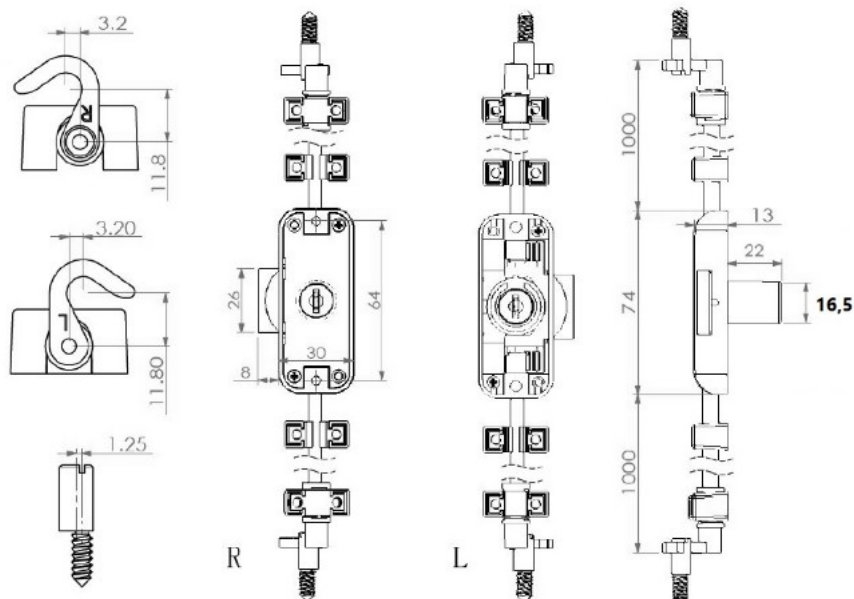

# PRODUCT SHEET

**Description:**

Rotary Bar Lock 922,  $\varnothing 16,5 \times 22 \text{mm}$ , RH, Black NPL, CK SISO, W/ Black Accessories, No Bars, 3-Way, 15mm Backset

**Item number:**

14.05.275-0

Units	Box	Carton	HS Code	Barcode
Pcs.	12	120	8301300000	
				5704866043014